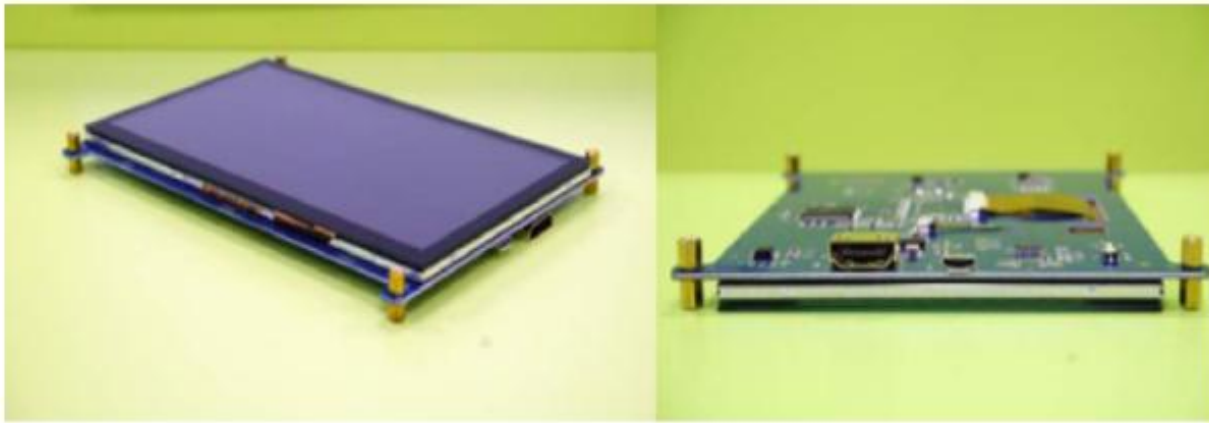

Business –New Product Plan

One Key Solution: TFT+CTP with HDMI Board

TFT+CTP with HDMI Board

TFT Size:
11.6 inch | 13.3 inch | 15.6 inch

Application:
Industrial Instrument | Control Board