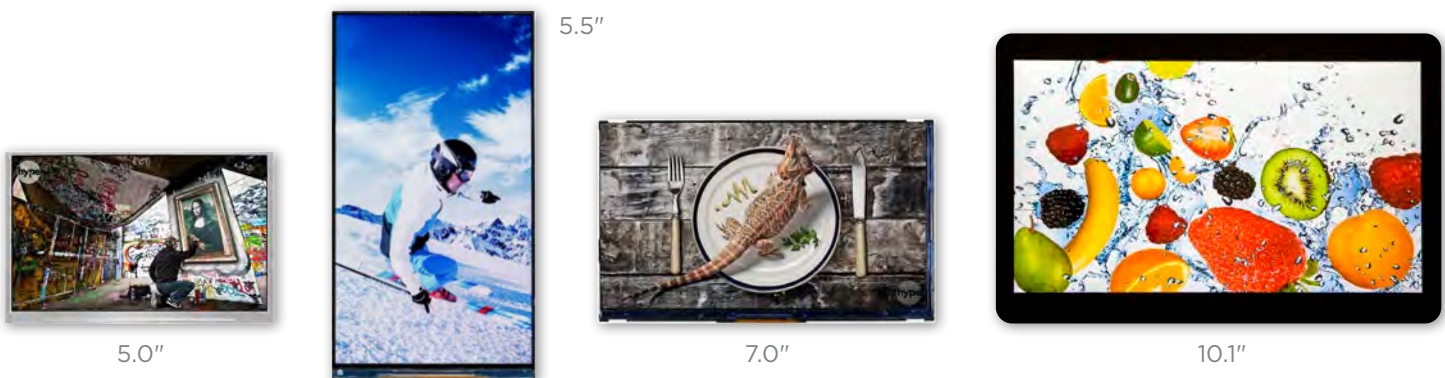

All modules are available with or without touch panel

www.yeeboeurope.com